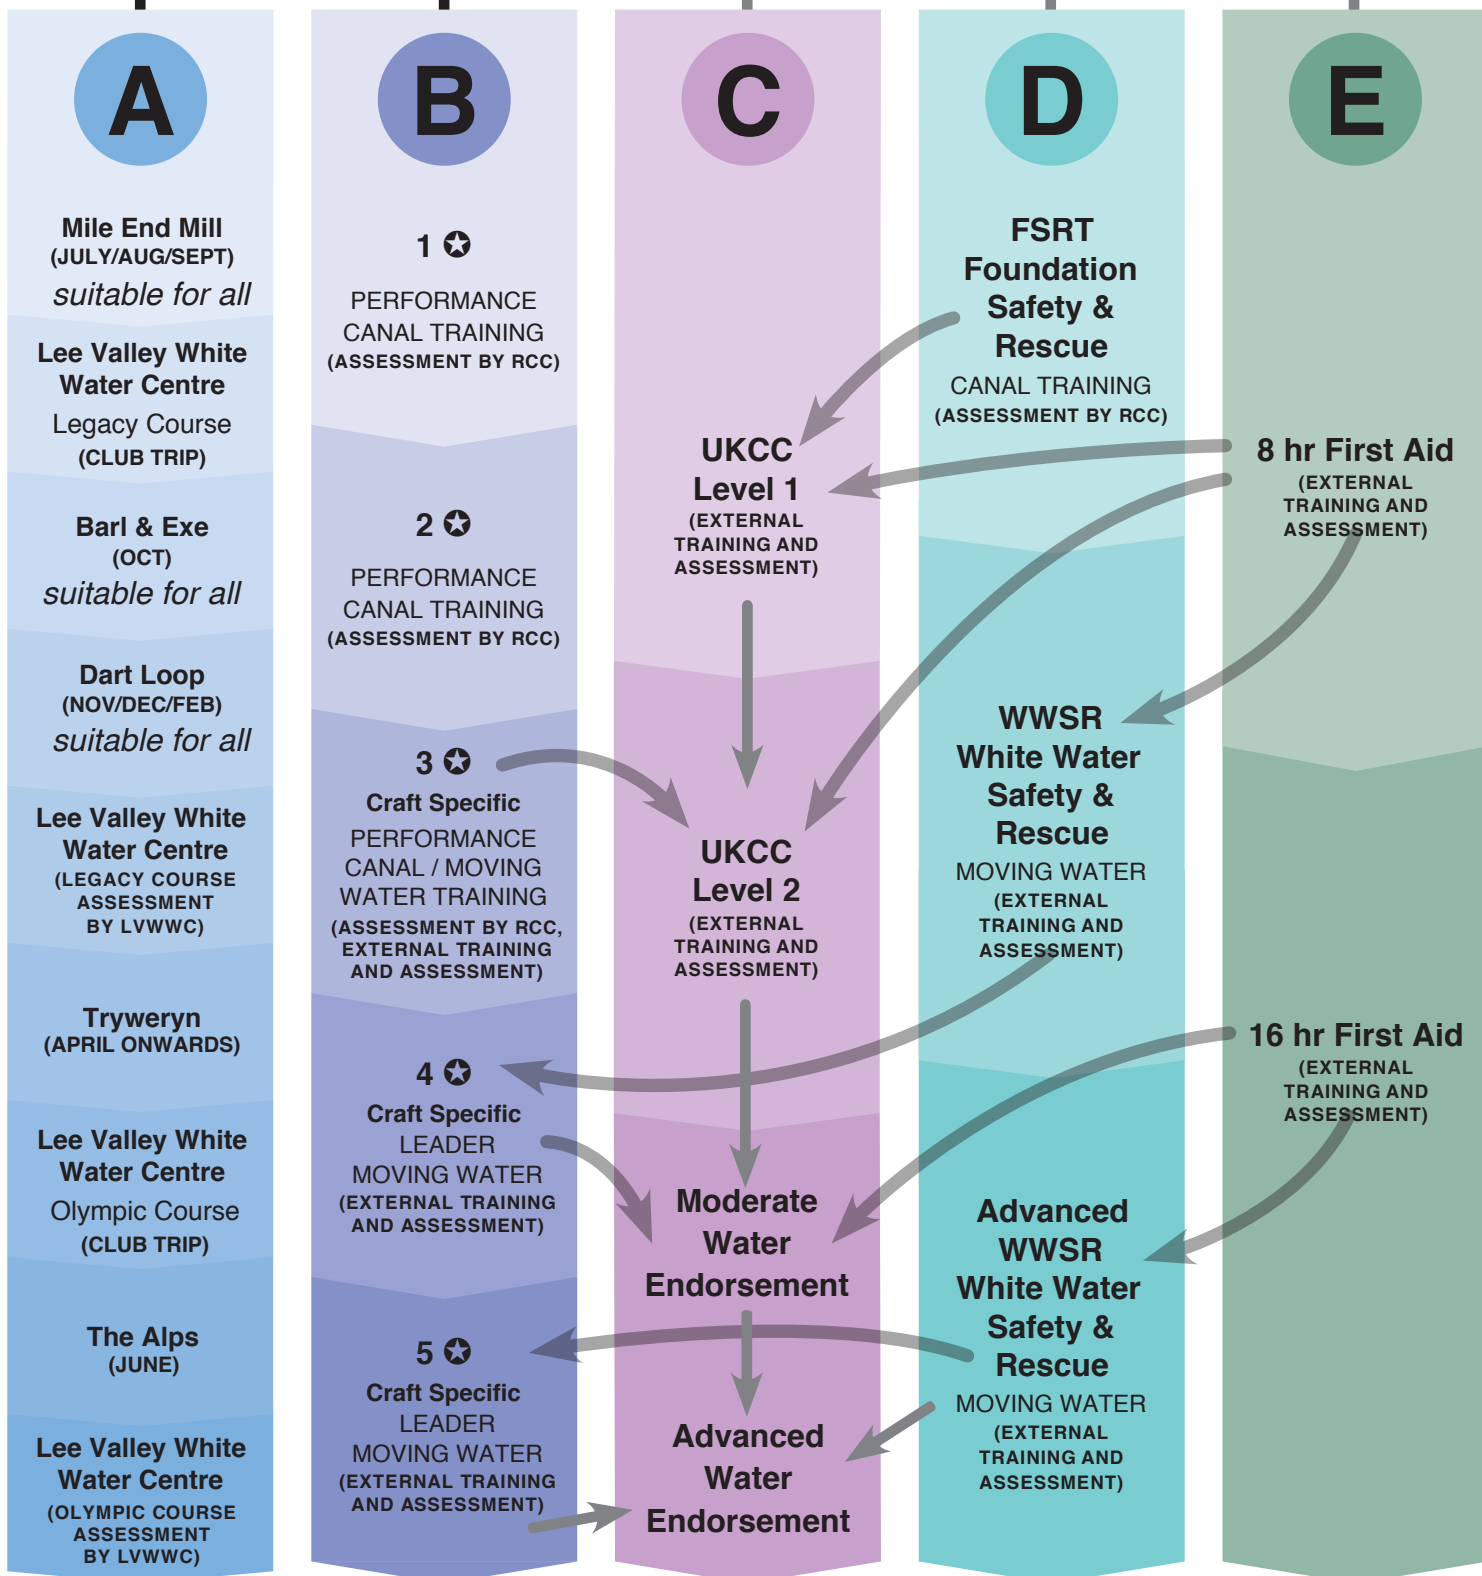

Once you have joined Regents Canoe Club...

**NIME**  
New Members Evenings

**IWWWK**  
Introduction to White Water Kayaking Course (I and II)

- Route **A** = for all
- Route **B** = for those that like to assess their skills, or wish to become coaches
- Route **C** = for those that want to become coaches
- Route **D** = for all WW paddlers
- Route **E** = for all

Practice on the canal

Information correct at the time of publication. Courses and training are run on demand if you are interested in any of the options other than club trips please contact: [safety@regentscanoeclub.co.uk](mailto:safety@regentscanoeclub.co.uk)

[www.canoe-england.org.uk/tests-i-awards/personal-performance-awards/paddlesport-start-i-1-to-3-star](http://www.canoe-england.org.uk/tests-i-awards/personal-performance-awards/paddlesport-start-i-1-to-3-star)  
[www.canoe-england.org.uk/tests-i-awards/leader-i-guide-i-helm-qualifications](http://www.canoe-england.org.uk/tests-i-awards/leader-i-guide-i-helm-qualifications)  
[www.canoe-england.org.uk/tests-i-awards/coaching-qualifications-courses](http://www.canoe-england.org.uk/tests-i-awards/coaching-qualifications-courses)